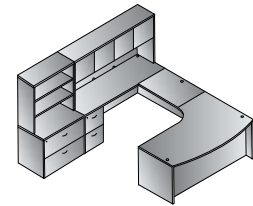

**Left U w/Corner + Storage 107"x107"
NAPxxx-TYP15L**
56.0 cu. ft. 886.4 lbs.
Consists of: NAP-87L,65,93,43,74,44,12,53
NAP-44 consists of: NAP-44H,4DW
$6,545