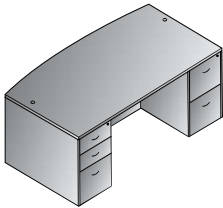

Bow Top Desk 71"x41"  
**NAPxxx-TYP1**  
21.3 cu. ft. 325.3 lbs.  
Consists of: NAP-89,65,74  
**\$2,495**

Double Pedestal Desk 71"x35"  
**NAPxxx-TYP2**  
20.4 cu. ft. 314.2 lbs.  
Consists of: NAP-01,65,74  
**\$2,335**