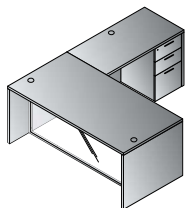

L-Shape w/Glass Modesty Panel
71"x84"
NAPxxx-TYP29G
19.3 cu. ft. 386.9 lbs.
Consists of: NAP-01,45,65,88
$2,490