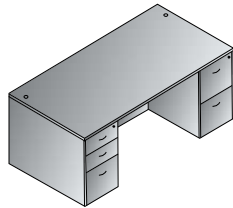

Bow Top Desk 71"x41"  
**NAPxxx-TYP1**  
21.3 cu. ft. 325.3 lbs.  
Consists of: NAP-89,65,74  
**\$2,495**

Double Pedestal Desk 71"x35"  
**NAPxxx-TYP2**  
20.4 cu. ft. 314.2 lbs.  
Consists of: NAP-01,65,74  
**\$2,335**