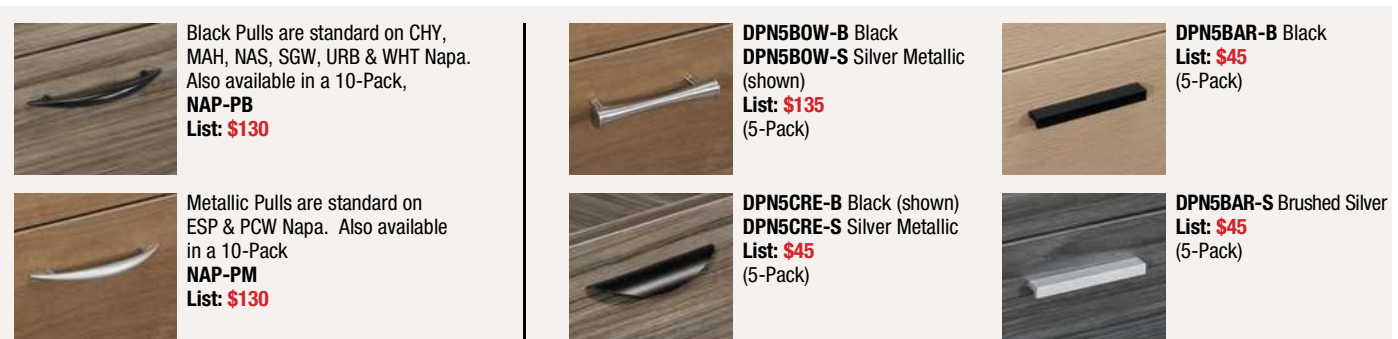

Napa Standard Pulls

Optional Pulls **new** Arrives February 2026

Black Pulls are standard on CHY, MAH, NAS, SGW, URB & WHT Napa. Also available in a 10-Pack, **NAP-PB**
List: $130

Metallic Pulls are standard on ESP & PCW Napa. Also available in a 10-Pack **NAP-PM**
List: $130

DPN5BOW-B Black
DPN5BOW-S Silver Metallic (shown)
List: $135 (5-Pack)

DPN5CRE-B Black (shown)
DPN5CRE-S Silver Metallic
List: $45 (5-Pack)

DPN5BAR-B Black
List: $45 (5-Pack)

DPN5BAR-S Brushed Silver
List: $45 (5-Pack)