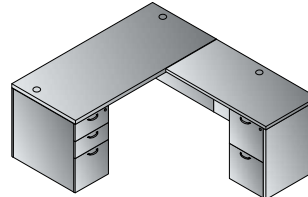

**L-Shape w/Bow Top Desk 71"x88"**  
**NAPxxx-TYP208**  
 29.7 cu. ft. 389.2 lbs.  
 Consists of: NAP-289,265,271,45,74  
**\$3,410**

**L-Shape w/Bow Top Desk and Glass Modesty Panel 71"x88"**  
**NAPxxx-TYP208G**  
 30.9 cu. ft. 420.1 lbs.  
 Consists of: NAP-289,200,265,271,45,74  
**\$3,695**