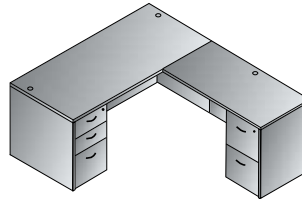

L Shape 66"x78"
NAPxxx-TYP9
22.9 cu. ft. 378.2 lbs.
Consists of: NAP-02,65,45,74
$2,710