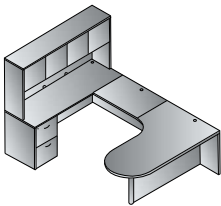

U w/Left Corner Bullet 71"x101"
NAPxxx-TYP18L
29.4 cu. ft. 538 lbs.
Consists of: NAP-57L,93,43,74,44
NAP-44 consists of: NAP-44H,4DW
NAP-57L consists of: NAP-57TL,57PBLK
$3,855