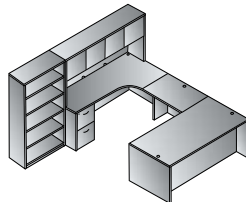

**Left U + Bookcase 107"x107"
NAPxxx-TYP14L**
42.7 cu. ft. 809.1 lbs.
Consists of: NAP-01,65,93, 82R,74,44,56
NAP-44 consists of: NAP-44H,4DW
$5,460