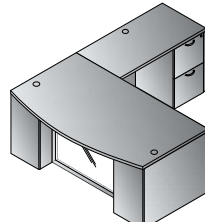

L-Shape w/Bow Top Desk and Glass Modesty Panel 71"x88"
NAPxxx-TYP208G
30.9 cu. ft. 420.1 lbs.
Consists of: NAP-289,200,265,271,45,74
$3,695