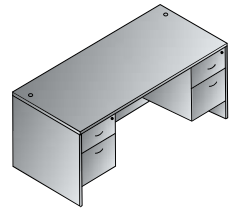

Double Pedestal Desk 60"x30"
NAPxxx-TYP4
15.2 cu. ft. 249.1 lbs.
Consists of: NAP-03,80,80
$1,830