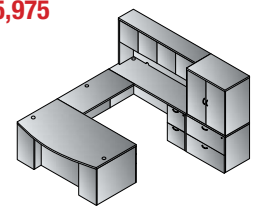

U-Shape w/Hutch + File Storage 107"x112"
NAPxxx-TYP213
61 cu. ft. 936.1 lbs.
Consists of: NAP-289,265,271,70,43,
74,44,12,212DW
NAPxxx-44 consists of: NAP-44H,4DW
NAPxxx-212DW consists of: NAP-212H,2DW
$7,475