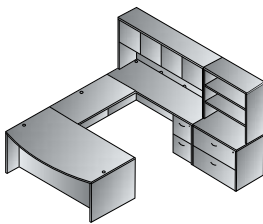

**U Shape w/Hutch + Storage
108"x113"
NAPxxx-TYP13**
55.5 cu. ft. 889.7 lbs.
Consists of: NAP-89,65,70,43,74,44,12,53
NAP-44 consists of: NAP-44H,4DW
$6,475