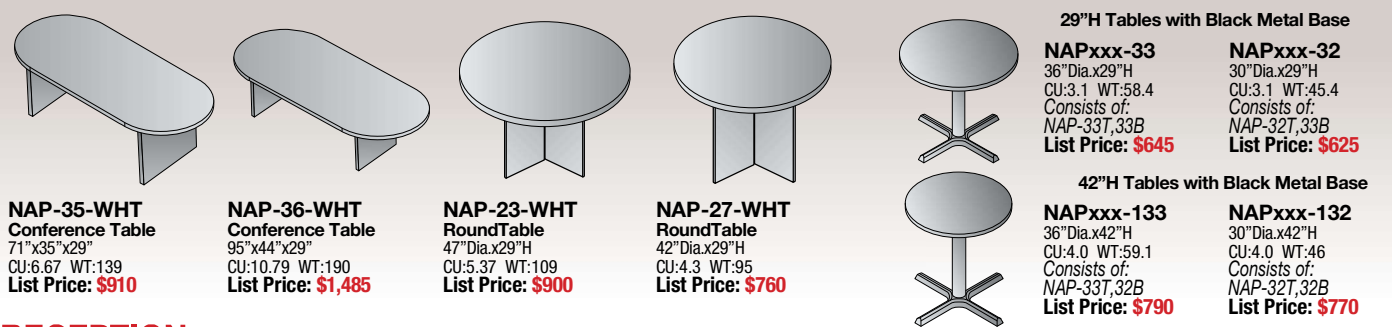

CONFERENCE

1. **NAP-35-WHT Conference Table**
     71"x35"x29"
     CU:6.67 WT:139
     List Price: $910
   - **NAP-36-WHT Conference Table**
     95"x44"x29"
     CU:10.79 WT:190
     List Price: $1,485
   - **NAP-23-WHT RoundTable**
     47"Dia.x29"H
     CU:5.37 WT:109
     List Price: $900
   - **NAP-27-WHT RoundTable**
     42"Dia.x29"H
     CU:4.3 WT:95
     List Price: $760
   - **29"H Tables with Black Metal Base**
     NAPxxx-33
     36"Dia.x29"H
     CU:3.1 WT:58.4
     List Price: $645
   - **NAPxxx-32**
     30"Dia.x29"H
     CU:3.1 WT:45.4
     List Price: $625
   - **42"H Tables with Black Metal Base**
     NAPxxx-133
     36"Dia.x42"H
     CU:4.0 WT:59.1
     List Price: $790
   - **NAPxxx-132**
     30"Dia.x42"H
     CU:4.0 WT:46
     List Price: $770
2. *Consists of: NAP-33T,33B*
   Consists of: NAP-32T,32B
   Consists of: NAP-33T,32B
   Consists of: NAP-32T,32B

RECEPTION