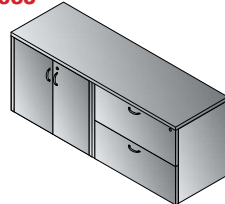

Combo Credenza 71"x23"
NAPxxx-TYP205
21.5 cu. ft. 316.4 lbs.
Consists of: NAP-T1213,12,13
$2,475