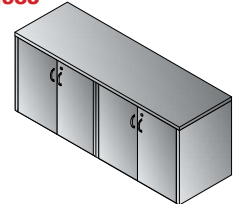

4-Door Storage Credenza 71"x23"
NAPxxx-TYP207
10.9 cu. ft. 284.5 lbs.
Consists of: NAP-T1213,13 (2qty.)
$1,820