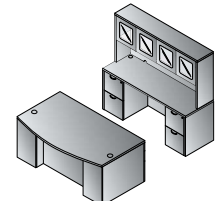

Executive Office
NAPxxx-TYP211
49.5 cu. ft. 684.6 lbs.
Consists of: NAP-289,265 (2qty.)
43,74, (2qty.),41
NAPxxx-41 consists of: NAP-44H,4DC
$5,975