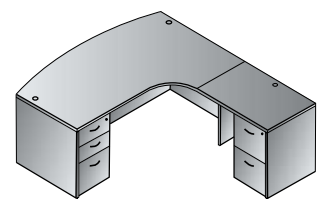

Right L Shape w/Curved Corner
71"x83"
NAPxxx-TYP10R
25.3 cu. ft. 410.2 lbs.
Consists of: NAP-87R,65,92,74
$3,070