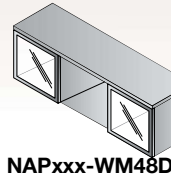

**NAP-53-xxx**  
Open Hutch  
35.5"x14"x36"  
CU:3.86 WT:82  
**List Price: \$510**

**NAP-WM36-xxx**  
Wall-Mount Overhead  
36"x15"x17"  
CU:6.62 WT:55  
**List Price: \$575**  
*Ships Assembled*

**NAP-WM48-xxx**  
Wall-Mount Overhead  
48"x15"x17"  
CU:8.74 WT:71  
**List Price: \$725**  
*Ships Assembled*

**NAPxxx-WM36DG**  
Wall-Mount Overhead with Glass Doors  
36"x15"x17"  
CU:2.2 WT:54  
*Consists of: NAPWM36H, NAPWMDG*  
**List Price: \$625**

**NAPxxx-WM48DG**  
Wall-Mount Overhead with Glass Doors  
48"x15"x17"  
CU:2.7 WT:72  
*Consists of: NAPWM48H, NAPWMDG*  
**List Price: \$750**