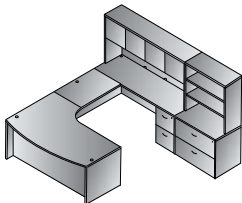

**Right U w/Corner + Storage 107"x107"
NAPxxx-TYP15R**
56.0 cu. ft. 886.4 lbs.
Consists of: NAP-87R,65,93,43, 74,44,12,53
NAP-44 consists of: NAP-44H,4DW
$6,545