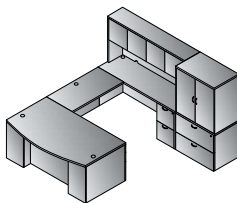

U-Shape w/Hutch + File Storage & Glass Modesty Panel 107"x112"
NAPxxx-TYP213G
62.7 cu. ft. 968 lbs.
Consists of: NAP-289,200,265,271
70,43,74,42,12,212DG
NAPxxx-42 consists of: NAP-44H,4DG
NAPxxx-212DG consists of: NAP-212H,2DG
$7,965