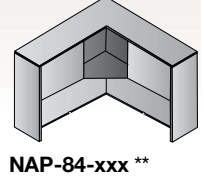

NAP-84-xxx**
Corner Hutch
42"x42"x36"
CU:7.05 WT:142
List Price: $1,000
Not Available in PCW or SGW