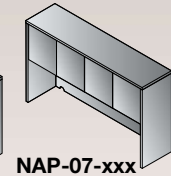

NAP-07-xxx
Overhead Storage
60"x15"x36"
CU:6.7 WT:107
List Price: $830