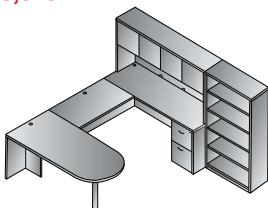

Espresso (ESP)

**U w/Bullet + Bookcase 107"x108"
NAPxxx-TYP16**
35.2 cu. ft. 673.5 lbs.
Consists of: NAP-47,70,43, 74,44,56
NAP-44 consists of: NAP-44H,4DW
NAP-47 consists of: NAP-47T,47PBLK
$4,590