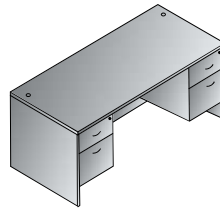

Bow Top Desk 71"x41"  
**NAPxxx-TYP1**  
21.3 cu. ft. 325.3 lbs.  
Consists of: NAP-89,65,74  
**\$2,495**

Double Pedestal Desk 71"x35"  
**NAPxxx-TYP2**  
20.4 cu. ft. 314.2 lbs.  
Consists of: NAP-01,65,74  
**\$2,335**