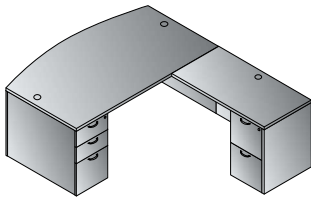

L-Shape w/Bow Top Desk 71"x88"
NAPxxx-TYP208
29.7 cu. ft. 389.2 lbs.
Consists of: NAP-289,265,271,45,74
$3,410