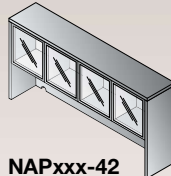

NAPxxx-42
Overhead with Glass Doors
71"x15"x36"
CU:6.5 WT:136
Consists of: NAP-44H,4DG
List Price: $1,090