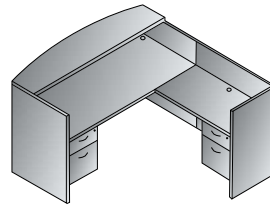

Reception Station 71"x77"x42"H
NAPxxx-TYP19
22.2 cu. ft. 418.8 lbs.
Consists of: NAP-122,80,125,76
$2,865