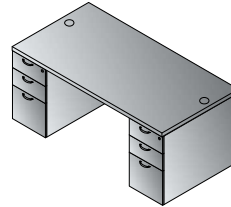

Double Pedestal Desk 71"x36"
NAPxxx-TYP202
24 cu. ft. 271.2 lbs.
Consists of: NAP-201,265 (2qty.)
$2,700