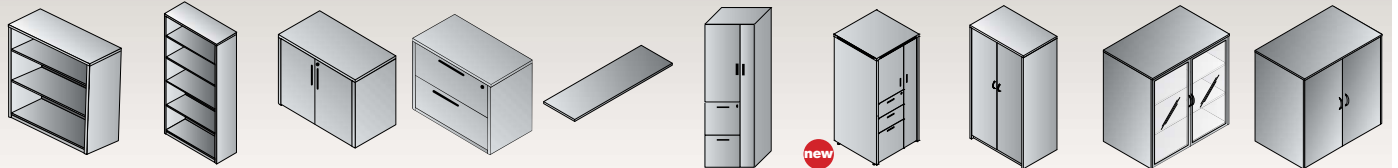

STORAGE & FILING

1. **NAP-55-WHT 3-Shelf Book-case**
     35.5"x14"x42"
     CU:4.45 WT:98
     List Price: $625
   - **NAP-56-WHT 5-Shelf Book-case**
     35.5"x14"x65"
     CU:6.83 WT:150
     List Price: $870
   - **NAP-13-WHT Storage Cabinet**
     35.5"x22.25"x29"
     CU:5.02 WT:118
     List Price: $760
   - **NAP-12-WHT Lateral File**
     35.5"x22.25"x29"
     CU:16.79 WT:150
     List Price: $1,415
   - **NAP-T1213-WHT NAP12/13 Combo Top**
     71"x22.5"
     CU:1.59 WT:49
     List Price: $300
   - **NAP-152-WHT Storage Cabinet**
     23.5"x22.5"x65"
     CU:25.69 WT:179
     List Price: $2,120
   - **NAP-161-xxx 52"H Storage Cabinet**
     24"x24"x52"
     CU:21.2 WT:172
     List Price: $1,775
   - **NAP-156-WHT 65"H Storage Cabinet with 5 Shelves**
     35.5"x22.5"x65"
     CU:10.3 WT:236
     List Price: $2,160
   - **NAPWHT-212DG 37"H Storage Cabinet w/Glass/Alum. Doors**
     36"x22"x37"
     CU:5.7 WT:155.4
     List Price: $1,210
   - **NAPWHT-212DW 36"H Storage Cabinet w/Wood Doors**
     35.5"x22.5"x36"
     CU:5.5 WT:154.3
     List Price: $1,110
2. *Ships Assembled*
   Ships Assembled
   Ships Assembled
   Ships Assembled
   Ships Assembled
   Ships Assembled
   Ships Assembled
   Ships Assembled
   Ships Assembled
   Ships Assembled
3. **new**
   Arrives January 2026
4. *Available in SGW, URB & WHT only*
   Use Freestanding or w/NAP12