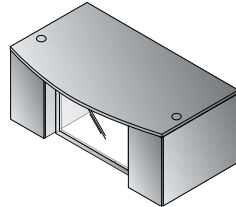

Bow Top Desk w/Glass Modesty Panel 71"x40"
NAPxxx-TYP201G
25.8 cu. ft. 310.9 lbs.
Consists of: NAP-289,200,265 (2qty.)
$3,035