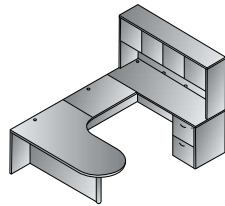

U w/Right Corner Bullet 71"x101"
NAPxxx-TYP18R
29.4 cu. ft. 538 lbs.
Consists of: NAP-57R,93,43,74,44
NAP-44 consists of: NAP-44H,4DW
NAP-57R consists of: NAP-57TR,57PBLK
$3,855