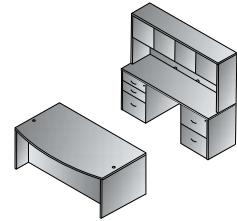

**Executive Office
NAPxxx-TYP11**
47.3 cu. ft. 739.9 lbs.
Consists of: NAP-89,65,74,43, 65,74,44
NAP-44 consists of: NAP-44H,4DW
$5,640