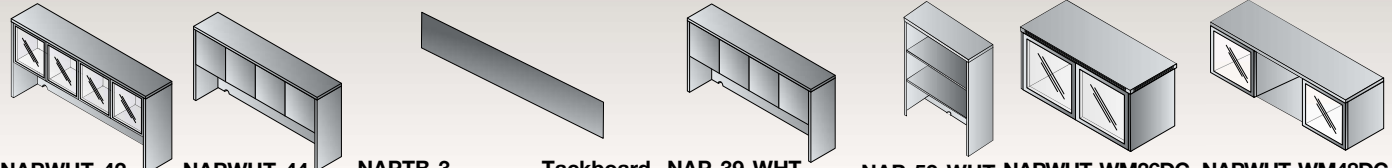

HUTCHES

1. **NAPWHT-42 Overhead with Glass Doors**
     71"x15"x36"
     CU:6.5 WT:136
     List Price: $1,090
   - **NAPWHT-44 Overhead Storage**
     71"x15"x36"
     CU:5.98 WT:140
     List Price: $985
   - **NAPT B-3 Tackboard for NAP42/44**
     SON44, KEN42/44
     65"x17.5"
     Black Fabric
     CU:1.12 WT:15
     List Price: $265
   - **Tackboard Custom Fabric**
     NAPT B (Specify Fabric)
     Grade A $335
     Grade B $385
     Grade C $435
     Grade R $475
   - **NAP-39-WHT 66"H Overhead Storage**
     66"x15"x36"
     CU:7.2 WT:126
     List Price: $840
   - **NAP-53-WHT Open Hutch**
     35.5"x14"x36"
     CU:3.86 WT:82
     List Price: $510
   - **NAPWHT-WM36DG Wall-Mount Overhead with Glass Doors**
     36"x15"x17"
     CU:2.2 WT:54
     List Price: $625
   - **NAPWHT-WM48DG Wall-Mount Overhead with Glass Doors**
     48"x15"x17"
     CU:2.7 WT:72
     List Price: $750
2. *Consists of: NAP-44H,4DG*
   Consists of: NAP-212H,2DG
   Consists of: NAPW36H,NAPWMDG
   Consists of: NAPW48H,NAPWMDG