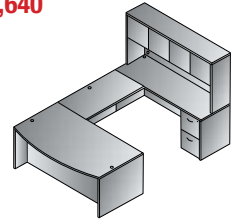

**U Shape w/Hutch 71"x113"
NAPxxx-TYP12**
36.1 cu. ft. 658.2 lbs.
Consists of: NAP-89,65,70,43, 74,44
NAP-44 consists of: NAP-44H,4DW
$4,550