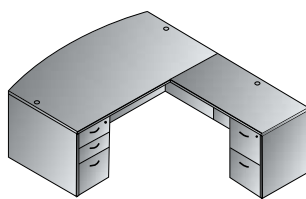

L Shape w/Bow Top Desk 71"x89"
NAPxxx-TYP8
25.1 cu. ft. 415.7 lbs.
Consists of: NAP-89,65,45,74
$3,010