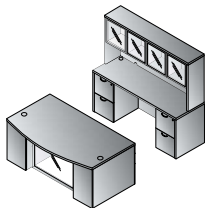

Executive Office w/Glass Modesty Panel
NAPxxx-TYP211G
51 cu. ft. 719.9 lbs.
Consists of: NAP-289,200,265 (2qty.)
43,74, (2qty.),42
NAPxxx-42 consists of: NAP-44H,4DG
$6,285