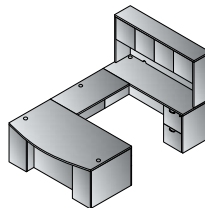

U-Shape with Hutch 71"x112"
NAPxxx-TYP212
40 cu. ft. 631.8 lbs.
Consists of: NAP-289,265,271
70,43,74,44
NAPxxx-44 consists of: NAP-44H,4DW
$4,950