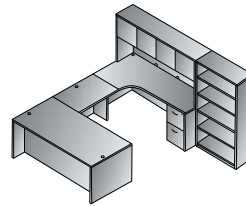

**Right U + Bookcase 107"x107"
NAPxxx-TYP14R**
42.7 cu. ft. 809.1 lbs.
Consists of: NAP-01,65,93, 82L,74,44,56
NAP-44 consists of: NAP-44H,4DW
$5,460