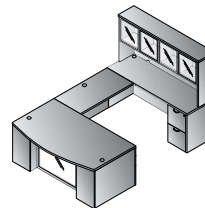

U-Shape w/Hutch & Glass Modesty Panel 71"x112"
NAPxxx-TYP212G
41.5 cu. ft. 662.7 lbs.
Consists of: NAP-289,200,265,271,
70,43,74,42
NAPxxx-42 consists of: NAP-44H,4DG
$5,340