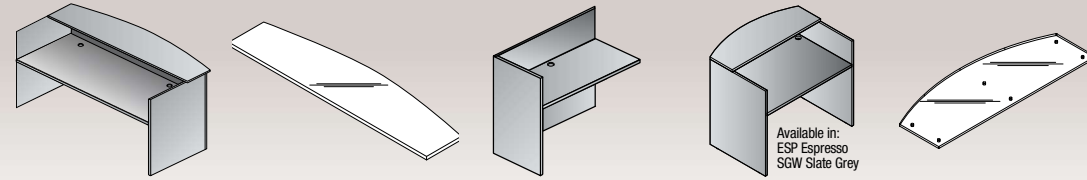

1. **NAP-122-WHT Reception Desk Shell**
     71"x35.75"/30"x41.5"
     CU:8.27 WT:207
     List Price: $1,120
   - **NAP-123 Glass Floating Top Fits NAP122**
     71"x17.5"x0.5"
     CU:1.92 WT:79
     List Price: $625
   - **NAP-125-WHT Reception Return Shell**
     42"x24"x41"
     CU:4.13 WT:100
     List Price: $565
   - **NAP-121-WHT 48" Reception Desk Shell**
     48"x35.75"/30"x41.5"
     CU: 7.4 WT: 163
     List Price: $920
   - **NAP-126 48"W Glass Top**
     *Fits NAP121ESP
     48"x17.5"x48"
     CU: 1.34 WT: 47
     List Price: $540
2. *Desk available; see page 85*
   Available in: ESP Espresso SGW Slate Grey

Napa Typicals in White

NAPWHT-TYP1, TYP2, TYP3, TYP4, TYP5 • NAPWHT-TYP8, TYP9, TYP11, TYP12, TYP13, NAPWHT-TYP19, TYP29G, TYP205, TYP206, TYP207
Typicals shown on pages 71, 76-78.