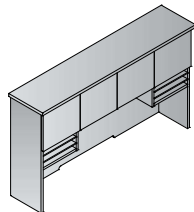

72" Hutch with Wood Doors 72x16x42H
TUXxxx-44 **$2,370**
9.5 cu.ft. 190.5 lbs.

Consists of (2 cartons):
TUX-44H 72" Hutch w/o Doors
8.2 cu.ft. 168.5 lbs. $2,050
TUX-4DW Wood Doors (Set of 4)
1.2 cu.ft. 22.1 lbs. $320