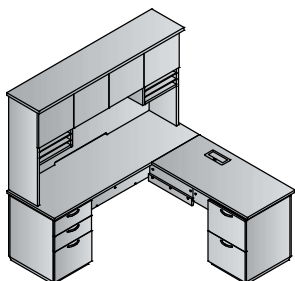

Right L + Hutch 72x72
TUXxxx-TYP231R **$6,735**
38.6 cu.ft. 519 lbs.

Consists of (6 cartons):
TUX-43 72x24 Credenza Set
6.0 cu.ft. 92.6 lbs. $995
TUX-66L Left BBF Return/Credenza Pedestal
9.0 cu.ft. 87.3 lbs. $1,250
TUX-45R 48x24 Right Return Set
5.2 cu.ft. 65.7 lbs. $870
TUX-75R Right FF Return/Credenza Pedestal
9.0 cu.ft. 82.9 lbs. $1,250
TUX-44H 72" Hutch w/o Doors
8.2 cu.ft. 168.5 lbs. $2,050
TUX-4DW Wood Doors (Set of 4)
1.2 cu.ft. 22.1 lbs. $320