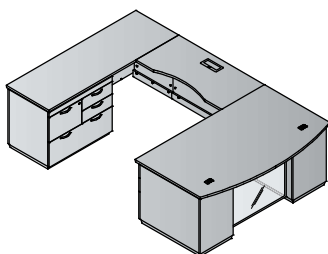

**U-Shape w/Left Bridge+MultiFile Ped 72x114
TUXxxx-TYP53L**
51.9 cu.ft. 548.8 lbs.

$7,675

1. Consists of (6 cartons):
   TUX-89 72x42 Bow Front Desk Set
   6.9 cu.ft. 107.6 lbs. $1,140
   TUX-65R Right BBF Pedestal
   13.2 cu.ft. 116 lbs. $1,575
   TUX-71L Left False Pedestal
   3.5 cu.ft. 39.7 lbs. $600
   TUX-70 48x24 Bridge
   5.8 cu.ft. 43 lbs. $1,200
   TUX-43 72x24 Credenza Set
   6.0 cu.ft. 92.6 lbs. $995
   TUX-69NT MultiFile Cabinet w/o Top
   16.5 cu.ft. 149.9 lbs. $2,165