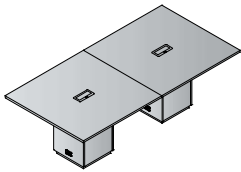

Rectangular Table 96x48x30H

TUXxxx-60

$3,660

22.2 cu.ft. 233.7 lbs.

Consists of (4 cartons):

TUX-59ST 48" Square Top

3.8 cu.ft. 66.2 lbs. $1,030

TUX-59ST 48" Square Top

3.8 cu.ft. 66.2 lbs. $1,030

TUX-5859B Base

7.3 cu.ft. 50.7 lbs. $800

TUX-5859B Base

7.3 cu.ft. 50.7 lbs. $800