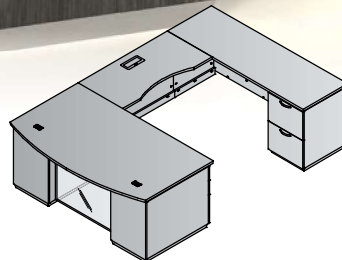

**U-Shape w/Bridge on Right 72x114
TUXxxx-TYP22R**
44.4 cu.ft. 481.8 lbs.

$6,760

1. Consists of (6 cartons):
   TUX-89 72x42 Bow Front Desk Set
   6.9 cu.ft. 107.6 lbs. $1,140
   TUX-65L Left BBF Pedestal
   13.2 cu.ft. 116 lbs. $1,575
   TUX-71R Right False Pedestal
   3.5 cu.ft. 39.7 lbs. $600
   TUX-70 48x24 Bridge
   5.8 cu.ft. 43 lbs. $1,200
   TUX-43 72x24 Credenza Set
   6.0 cu.ft. 92.6 lbs. $995
   TUX-75R Right FF Return/Credenza Pedestal
   9.0 cu.ft. 82.9 lbs. $1,250