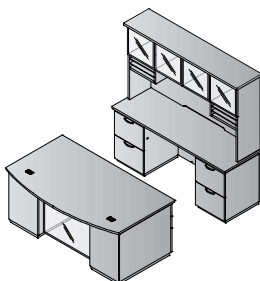

Double Pedestal Desk
TUXxxx-TYP11G **$10,400**
67.3 cu.ft. 794.7 lbs.

Consists of (8 cartons):
TUX-89 72x42 Bow Front Desk Set
6.9 cu.ft. 107.6 lbs. $1,140
TUX-65L Left BBF Pedestal
13.2 cu.ft. 116 lbs. $1,575
TUX-65R Right BBF Pedestal
13.2 cu.ft. 116 lbs. $1,575
TUX-43 72x24 Credenza Set
6.0 cu.ft. 92.6 lbs. $995
TUX-75L Left FF Return/Credenza Pedestal
9.0 cu.ft. 82.9 lbs. $1,250
TUX-75R Right FF Return/Credenza Pedestal
9.0 cu.ft. 82.9 lbs. $1,250
TUX-44H 72" Hutch w/o Doors
8.2 cu.ft. 168.5 lbs. $2,050
TUX-4DG Glass/Aluminum Doors (Set of 4)
1.6 cu.ft. 28.2 lbs. $565