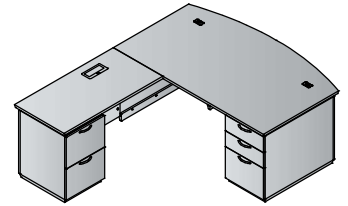

L-Shape w/Bow Front Desk + Left Return 72x90
TUXxxx-TYP8L
37.9 cu.ft. 411.9 lbs.

$5,435

Consists of (5 cartons):
TUX-89 72x42 Bow Front Desk Set
6.9 cu.ft. 107.6 lbs. $1,140
TUX-65R Right BBF Pedestal
13.2 cu.ft. 116 lbs. $1,575
TUX-71L Left False Pedestal
3.5 cu.ft. 39.7 lbs. $600
TUX-45L 48x24 Left Return Set
5.2 cu.ft. 65.7 lbs. $870
TUX-75L Left FF Return/Credenza Pedestal
9.0 cu.ft. 82.9 lbs. $1,250