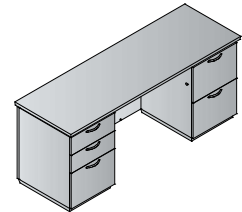

TUXPCW-TYP11G

**Dress up any office with Tuxedo.** Contract-grade laminates are accented with Silver reveal and base trim, aluminum finish drawer pulls and frosted glass/aluminum frame modesty panels and hutch doors. Silver-finish dual-electric, dual-USB power unit is standard in all bridges, returns and table tops to instantly power office technology. Full depth pedestals and full-height modesty panels are standard. Pedestals include single-key, side locking. Modular table components create 48" round, 48" square and expandable rectangular conference tables. Tables feature standard dual-electric, dual-USB power unit with 3-way wire management in all table bases.

DKR Dark Roast

SGW Slate Grey

PCW Park City

White Tops | Slate Grey Bases

**Bow Front Double Ped Desk 72x42**  
**TUXxxx-TYP1** **\$4,290**  
 33.4 cu.ft. 339.6 lbs.

Consists of (3 cartons):  
**TUX-89** 72x42 Bow Front Desk Set  
 6.9 cu.ft. 107.6 lbs. \$1,140  
**TUX-65L** Left BBF Pedestal  
 13.2 cu.ft. 116 lbs. \$1,575  
**TUX-65R** Right BBF Pedestal  
 13.2 cu.ft. 116 lbs. \$1,575

**Double Pedestal Desk 72x36**  
**TUXxxx-TYP2** **\$4,175**  
 32.5 cu.ft. 326.3 lbs.

Consists of (3 cartons):  
**TUX-01** 72x36 Desk Set  
 6.0 cu.ft. 94.4 lbs. \$1,025  
**TUX-65L** Left BBF Pedestal  
 13.2 cu.ft. 116 lbs. \$1,575  
**TUX-65R** Right BBF Pedestal  
 13.2 cu.ft. 116 lbs. \$1,575

**Double Pedestal Desk 66x30**  
**TUXxxx-TYP3** **\$3,575**  
 26.8 cu.ft. 279.6 lbs.

Consists of (3 cartons):  
**TUX-02** 66x30 Desk Set  
 4.7 cu.ft. 75 lbs. \$825  
**TUX-63L** Left BBF Pedestal  
 11.1 cu.ft. 102.3 lbs. \$1,375  
**TUX-63R** Right BBF Pedestal  
 11.1 cu.ft. 102.3 lbs. \$1,375