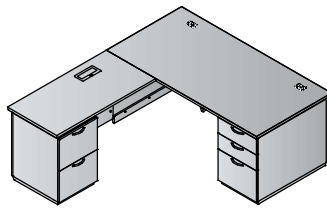

L-Shape w/Left Return 66x78
TUXxxx-TYP9L **$4,920**
32.9 cu.ft. 360.3 lbs.

Consists of (5 cartons):
TUX-02 66x30 Desk Set
4.7 cu.ft. 75 lbs. $825
TUX-63R Right BBF Pedestal
11.1 cu.ft. 102.3 lbs. $1,375
TUX-67L Left False Pedestal
2.9 cu.ft. 34.4 lbs. $600
TUX-45L 48x24 Left Return Set
5.2 cu.ft. 65.7 lbs. $870
TUX-75L Left FF Return/Credenza Pedestal
9.0 cu.ft. 82.9 lbs. $1,250