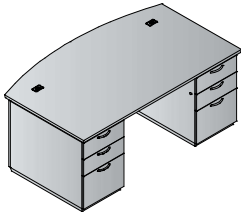

TUXPCW-TYP11G

**Dress up any office with Tuxedo.** Contract-grade laminates are accented with Silver reveal and base trim, aluminum finish drawer pulls and frosted glass/aluminum frame modesty panels and hutch doors. Silver-finish dual-electric, dual-USB power unit is standard in all bridges, returns and table tops to instantly power office technology. Full depth pedestals and full-height modesty panels are standard. Pedestals include single-key, side locking. Modular table components create 48" round, 48" square and expandable rectangular conference tables. Tables feature standard dual-electric, dual-USB power unit with 3-way wire management in all table bases.

DKR Dark Roast

SGW Slate Grey

PCW Park City

White Tops | Slate Grey Bases

**Bow Front Double Ped Desk 72x42**  
**TUXxxx-TYP1** **\$4,290**  
 33.4 cu.ft. 339.6 lbs.

Consists of (3 cartons):  
**TUX-89** 72x42 Bow Front Desk Set  
 6.9 cu.ft. 107.6 lbs. \$1,140  
**TUX-65L** Left BBF Pedestal  
 13.2 cu.ft. 116 lbs. \$1,575  
**TUX-65R** Right BBF Pedestal  
 13.2 cu.ft. 116 lbs. \$1,575

**Double Pedestal Desk 72x36**  
**TUXxxx-TYP2** **\$4,175**  
 32.5 cu.ft. 326.3 lbs.

Consists of (3 cartons):  
**TUX-01** 72x36 Desk Set  
 6.0 cu.ft. 94.4 lbs. \$1,025  
**TUX-65L** Left BBF Pedestal  
 13.2 cu.ft. 116 lbs. \$1,575  
**TUX-65R** Right BBF Pedestal  
 13.2 cu.ft. 116 lbs. \$1,575