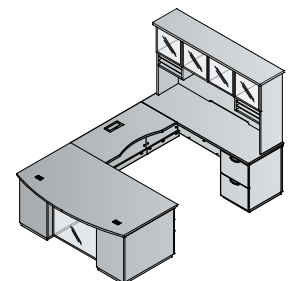

U-Shape w/Bridge on Right + Hutch 72x114
TUXxxx-TYP12RG **$9,375**
54.3 cu.ft. 678.5 lbs.

Consists of (8 cartons):
TUX-89 72x42 Bow Front Desk Set
6.9 cu.ft. 107.6 lbs. $1,140
TUX-65L Left BBF Pedestal
13.2 cu.ft. 116 lbs. $1,575
TUX-71R Right False Pedestal
3.5 cu.ft. 39.7 lbs. $600
TUX-70 48x24 Bridge
5.8 cu.ft. 43 lbs. $1,200
TUX-43 72x24 Credenza Set
6.0 cu.ft. 92.6 lbs. $995
TUX-75R Right FF Return/Credenza Pedestal
9.0 cu.ft. 82.9 lbs. $1,250
TUX-44H 72" Hutch w/o Doors
8.2 cu.ft. 168.5 lbs. $2,050
TUX-4DG Glass/Aluminum Doors (Set of 4)
1.6 cu.ft. 28.2 lbs. $565