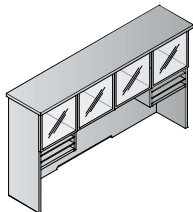

72" Hutch with Glass/Aluminum Doors 72x16x42H
TUXxxx-42 **$2,615**
9.9 cu.ft. 196.7 lbs.

Consists of (2 cartons):
TUX-44H 72" Hutch w/o Doors
8.2 cu.ft. 168.5 lbs. $2,050
TUX-4DG Glass/Aluminum Doors (Set of 4)
1.6 cu.ft. 28.2 lbs. $565