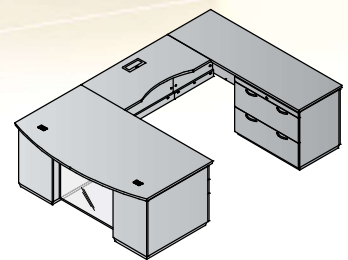

**U-Shape w/Right Bridge+Lat. File Credenza Ped
TUXxxx-TYP52R**
51.9 cu.ft. 540.9 lbs.

$7,480

1. Consists of (6 cartons):
   TUX-89 72x42 Bow Front Desk Set
   6.9 cu.ft. 107.6 lbs. $1,140
   TUX-65L Left BBF Pedestal
   13.2 cu.ft. 116 lbs. $1,575
   TUX-71R Right False Pedestal
   3.5 cu.ft. 39.7 lbs. $600
   TUX-70 48x24 Bridge
   5.8 cu.ft. 43 lbs. $1,200
   TUX-43 72x24 Credenza Set
   6.0 cu.ft. 92.6 lbs. $995
   TUX-12NT 2-Drawer Lateral File w/o Top
   16.5 cu.ft. 142 lbs. $1,970