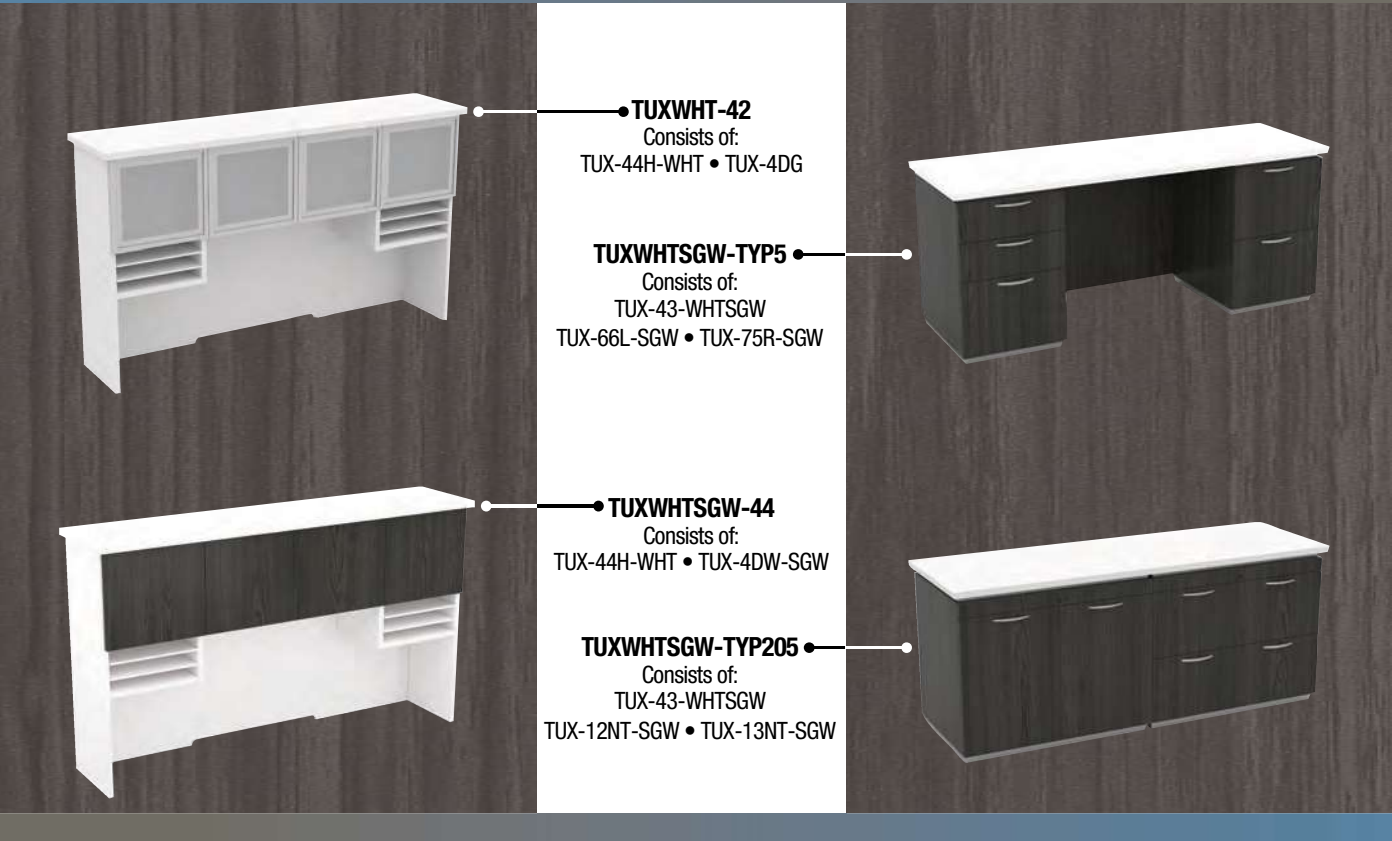

WHT & WHTSGW Components

**White Top/
Glass Modesty Panel**
TUX-01-WHT
TUX-02-WHT
TUX-89-WHT

White Hutch (no doors)
TUX-44H-WHT

**White Top/
Slate Grey
Modesty Panel**
TUX-43-WHTSGW
TUX-45L-WHTSGW
TUX-45R-WHTSGW
TUX-70-WHTSGW
TUX-169T-WHTSGW