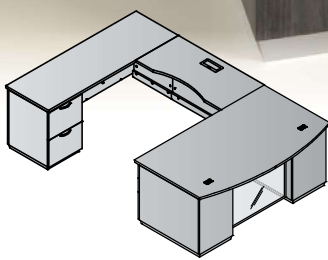

**U-Shape w/Bridge on Left 72x114
TUXxxx-TYP22L**
44.4 cu.ft. 481.8 lbs.

$6,760

1. Consists of (6 cartons):
   TUX-89 72x42 Bow Front Desk Set
   6.9 cu.ft. 107.6 lbs. $1,140
   TUX-65R Right BBF Pedestal
   13.2 cu.ft. 116 lbs. $1,575
   TUX-71L Left False Pedestal
   3.5 cu.ft. 39.7 lbs. $600
   TUX-70 48x24 Bridge
   5.8 cu.ft. 43 lbs. $1,200
   TUX-43 72x24 Credenza Set
   6.0 cu.ft. 92.6 lbs. $995
   TUX-75L Left FF Return/Credenza Pedestal
   9.0 cu.ft. 82.9 lbs. $1,250