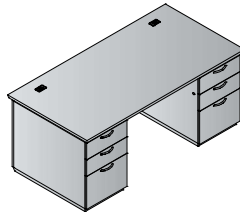

TUXPCW-TYP11G

**Dress up any office with Tuxedo.** Contract-grade laminates are accented with Silver reveal and base trim, aluminum finish drawer pulls and frosted glass/aluminum frame modesty panels and hutch doors. Silver-finish dual-electric, dual-USB power unit is standard in all bridges, returns and table tops to instantly power office technology. Full depth pedestals and full-height modesty panels are standard. Pedestals include single-key, side locking. Modular table components create 48" round, 48" square and expandable rectangular conference tables. Tables feature standard dual-electric, dual-USB power unit with 3-way wire management in all table bases.

DKR Dark Roast

SGW Slate Grey

PCW Park City

White Tops | Slate Grey Bases

**Bow Front Double Ped Desk 72x42**  
**TUXxxx-TYP1** **\$4,290**  
 33.4 cu.ft. 339.6 lbs.

Consists of (3 cartons):  
**TUX-89** 72x42 Bow Front Desk Set  
 6.9 cu.ft. 107.6 lbs. \$1,140  
**TUX-65L** Left BBF Pedestal  
 13.2 cu.ft. 116 lbs. \$1,575  
**TUX-65R** Right BBF Pedestal  
 13.2 cu.ft. 116 lbs. \$1,575

**Double Pedestal Desk 72x36**  
**TUXxxx-TYP2** **\$4,175**  
 32.5 cu.ft. 326.3 lbs.

Consists of (3 cartons):  
**TUX-01** 72x36 Desk Set  
 6.0 cu.ft. 94.4 lbs. \$1,025  
**TUX-65L** Left BBF Pedestal  
 13.2 cu.ft. 116 lbs. \$1,575  
**TUX-65R** Right BBF Pedestal  
 13.2 cu.ft. 116 lbs. \$1,575

**Double Pedestal Desk 66x30**  
**TUXxxx-TYP3** **\$3,575**  
 26.8 cu.ft. 279.6 lbs.

Consists of (3 cartons):  
**TUX-02** 66x30 Desk Set  
 4.7 cu.ft. 75 lbs. \$825  
**TUX-63L** Left BBF Pedestal  
 11.1 cu.ft. 102.3 lbs. \$1,375  
**TUX-63R** Right BBF Pedestal  
 11.1 cu.ft. 102.3 lbs. \$1,375