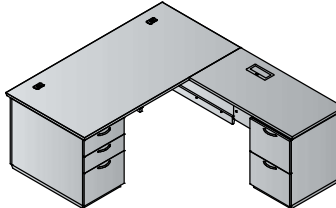

L-Shape w/Right Return 66x78
TUXxxx-TYP9R **$4,920**
32.9 cu.ft. 360.3 lbs.

Consists of (5 cartons):
TUX-02 66x30 Desk Set
4.7 cu.ft. 75 lbs. $825
TUX-63L Left BBF Pedestal
11.1 cu.ft. 102.3 lbs. $1,375
TUX-67R Right False Pedestal
2.9 cu.ft. 34.4 lbs. $600
TUX-45R 48x24 Right Return Set
5.2 cu.ft. 65.7 lbs. $870
TUX-75R Right FF Return/Credenza Pedestal
9.0 cu.ft. 82.9 lbs. $1,250