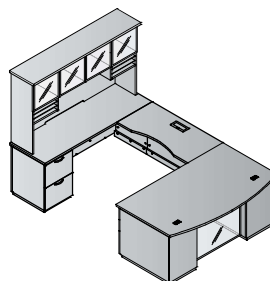

U-Shape w/Bridge on Left + Hutch 72x114
TUXxxx-TYP12LG **$9,375**
54.3 cu.ft. 678.5 lbs.

Consists of (8 cartons):
TUX-89 72x42 Bow Front Desk Set
6.9 cu.ft. 107.6 lbs. $1,140
TUX-65R Right BBF Pedestal
13.2 cu.ft. 116 lbs. $1,575
TUX-71L Left False Pedestal
3.5 cu.ft. 39.7 lbs. $600
TUX-70 48x24 Bridge
5.8 cu.ft. 43 lbs. $1,200
TUX-43 72x24 Credenza Set
6.0 cu.ft. 92.6 lbs. $995
TUX-75L Left FF Return/Credenza Pedestal
9.0 cu.ft. 82.9 lbs. $1,250
TUX-44H 72" Hutch w/o Doors
8.2 cu.ft. 168.5 lbs. $2,050
TUX-4DG Glass/Aluminum Doors (Set of 4)
1.6 cu.ft. 28.2 lbs. $565