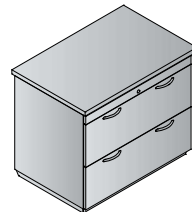

2-Drawer Lateral File 36x24x30H
TUX-12-xxx **$2,120**
18.8 cu.ft. 164.1 lbs.