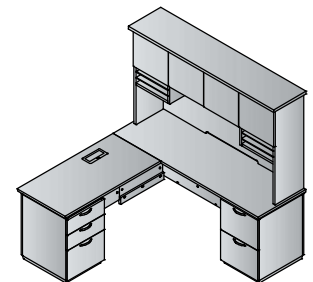

Left L + Hutch 72x72
TUXxxx-TYP231L **$6,735**
38.6 cu.ft. 519 lbs.

Consists of (6 cartons):
TUX-43 72x24 Credenza Set
6.0 cu.ft. 92.6 lbs. $995
TUX-75R Right FF Return/Credenza Pedestal
9.0 cu.ft. 82.9 lbs. $1,250
TUX-45L 48x24 Left Return Set
5.2 cu.ft. 65.7 lbs. $870
TUX-66L Left BBF Return/Credenza Pedestal
9.0 cu.ft. 87.3 lbs. $1,250
TUX-44H 72" Hutch w/o Doors
8.2 cu.ft. 168.5 lbs. $2,050
TUX-4DW Wood Doors (Set of 4)
1.2 cu.ft. 22.1 lbs. $320