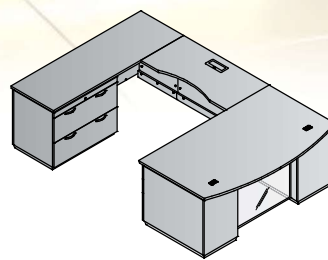

**U-Shape w/Left Bridge+Lat. File Ped 72x114
TUXxxx-TYP52L**
51.9 cu.ft. 540.9 lbs.

$7,480

1. Consists of (6 cartons):
   TUX-89 72x42 Bow Front Desk Set
   6.9 cu.ft. 107.6 lbs. $1,140
   TUX-65R Right BBF Pedestal
   13.2 cu.ft. 116 lbs. $1,575
   TUX-71L Left False Pedestal
   3.5 cu.ft. 39.7 lbs. $600
   TUX-70 48x24 Bridge
   5.8 cu.ft. 43 lbs. $1,200
   TUX-43 72x24 Credenza Set
   6.0 cu.ft. 92.6 lbs. $995
   TUX-12NT 2-Drawer Lateral File w/o Top
   16.5 cu.ft. 142 lbs. $1,970