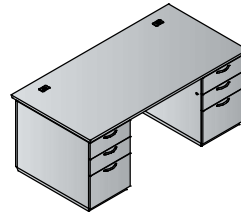

TUXPCW-TYP11G

**Dress up any office with Tuxedo.** Contract-grade laminates are accented with Silver reveal and base trim, aluminum finish drawer pulls and frosted glass/aluminum frame modesty panels and hutch doors. Silver-finish dual-electric, dual-USB power unit is standard in all bridges, returns and table tops to instantly power office technology. Full depth pedestals and full-height modesty panels are standard. Pedestals include single-key, side locking. Modular table components create 48" round, 48" square and expandable rectangular conference tables. Tables feature standard dual-electric, dual-USB power unit with 3-way wire management in all table bases.

DKR Dark Roast

SGW Slate Grey

PCW Park City

White Tops | Slate Grey Bases

**Bow Front Double Ped Desk 72x42**  
**TUXxxx-TYP1** **\$4,290**  
 33.4 cu.ft. 339.6 lbs.

Consists of (3 cartons):  
**TUX-89** 72x42 Bow Front Desk Set  
 6.9 cu.ft. 107.6 lbs. \$1,140  
**TUX-65L** Left BBF Pedestal  
 13.2 cu.ft. 116 lbs. \$1,575  
**TUX-65R** Right BBF Pedestal  
 13.2 cu.ft. 116 lbs. \$1,575

**Double Pedestal Desk 72x36**  
**TUXxxx-TYP2** **\$4,175**  
 32.5 cu.ft. 326.3 lbs.

Consists of (3 cartons):  
**TUX-01** 72x36 Desk Set  
 6.0 cu.ft. 94.4 lbs. \$1,025  
**TUX-65L** Left BBF Pedestal  
 13.2 cu.ft. 116 lbs. \$1,575  
**TUX-65R** Right BBF Pedestal  
 13.2 cu.ft. 116 lbs. \$1,575

**Double Pedestal Desk 66x30**  
**TUXxxx-TYP3** **\$3,575**  
 26.8 cu.ft. 279.6 lbs.

Consists of (3 cartons):  
**TUX-02** 66x30 Desk Set  
 4.7 cu.ft. 75 lbs. \$825  
**TUX-63L** Left BBF Pedestal  
 11.1 cu.ft. 102.3 lbs. \$1,375  
**TUX-63R** Right BBF Pedestal  
 11.1 cu.ft. 102.3 lbs. \$1,375