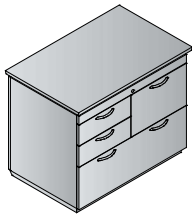

MultiFile Cabinet 36x24x30H
TUXxxx-69
18.8 cu.ft. 191.4 lbs.

$2,640

Consists of (2 cartons):
TUX-69NT 35x22x29 MultiFile Cabinet w/o Top
16.5 cu.ft. 149.9 lbs. $2,165
TUX-169T 36x24x28H Top & Modesty Panel
2.3 cu.ft. 41.5 lbs. $475