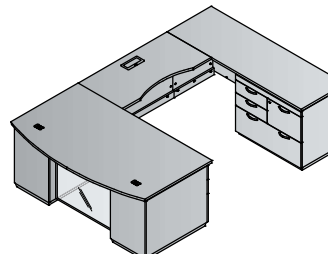

**U-Shape w/Left Bridge+MultiFile Ped 72x114
TUXxxx-TYP53L**
51.9 cu.ft. 548.8 lbs.

**U-Shape w/Right Bridge+MultiFile Ped 72x114
TUXxxx-TYP53R**
51.9 cu.ft. 548.8 lbs.

$7,675

1. Consists of (6 cartons):
   TUX-89 72x42 Bow Front Desk Set
   6.9 cu.ft. 107.6 lbs. $1,140
   TUX-65L Left BBF Pedestal
   13.2 cu.ft. 116 lbs. $1,575
   TUX-71R Right False Pedestal
   3.5 cu.ft. 39.7 lbs. $600
   TUX-70 48x24 Bridge
   5.8 cu.ft. 43 lbs. $1,200
   TUX-43 72x24 Credenza Set
   6.0 cu.ft. 92.6 lbs. $995
   TUX-69NT MultiFile Cabinet w/o Top
   16.5 cu.ft. 149.9 lbs. $2,165