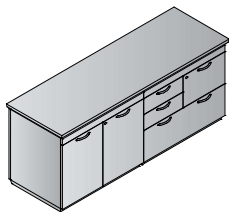

MultiFile/Storage Credenza 72x24
TUXxxx-TYP204 **$4,835**
39 cu.ft. 349.7 lbs.

Consists of (3 cartons):
TUX-43 72x24 Credenza Set
6.0 cu.ft. 92.6 lbs. $995
TUX-69NT MultiFile Cabinet w/o Top
16.5 cu.ft. 149.9 lbs. $2,165
TUX-13NT 2-Door Storage Cabinet w/o Top
16.5 cu.ft. 107.2 lbs. $1,675