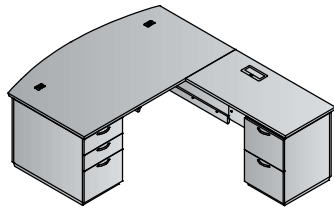

L-Shape w/Bow Front Desk + Right Return 72x90
TUXxxx-TYP8R **$5,435**
37.9 cu.ft. 411.9 lbs.

Consists of (5 cartons):
TUX-89 72x42 Bow Front Desk Set
6.9 cu.ft. 107.6 lbs. $1,140
TUX-65L Left BBF Pedestal
13.2 cu.ft. 116 lbs. $1,575
TUX-71R Right False Pedestal
3.5 cu.ft. 39.7 lbs. $600
TUX-45R 48x24 Right Return Set
5.2 cu.ft. 65.7 lbs. $870
TUX-75R Right FF Return/Credenza Pedestal
9.0 cu.ft. 82.9 lbs. $1,250